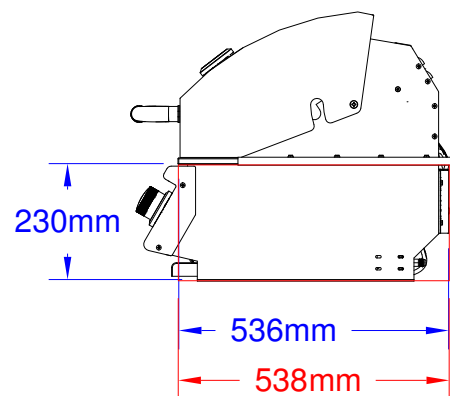

ITEMS:#62648CE LP, #62649CE NG
DIABLO GRILL

Isometric View

Top View

Front View

Side View

SPEC SHEET NOTES:

1. **CUTOUT DIMENSIONS 1170L X 538D X 238H**
2. SCALE: 1:15 (Printer page scaling none, do not use fit to printable area option)
3. REVISION: 10/2018