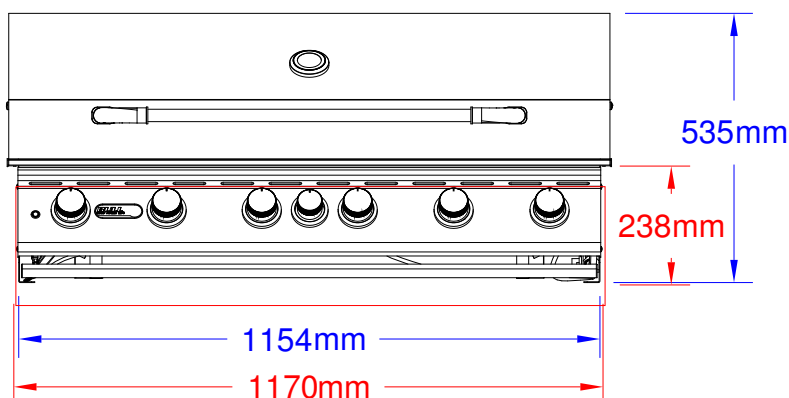

ITEMS:#62648CE LP, #62649CE NG
DIABLO GRILL

Isometric View

Top View

Front View

Side View

SPEC SHEET NOTES:

1. **CUTOUT DIMENSIONS 1170L X 538D X 238H**
2. SCALE: 1:15 (Printer page scaling none, do not use fit to printable area option)
3. REVISION: 10/2018