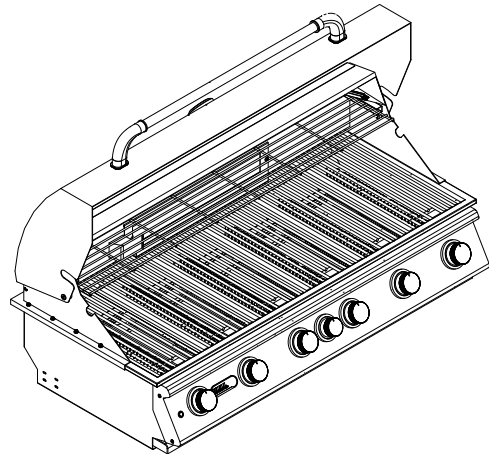

ITEMS:#62648CE LP, #62649CE NG
DIABLO GRILL

Isometric View

Top View

Front View

Side View

SPEC SHEET NOTES:

1. **CUTOUT DIMENSIONS 1170L X 538D X 238H**
2. SCALE: 1:15 (Printer page scaling none, do not use fit to printable area option)
3. REVISION: 10/2018