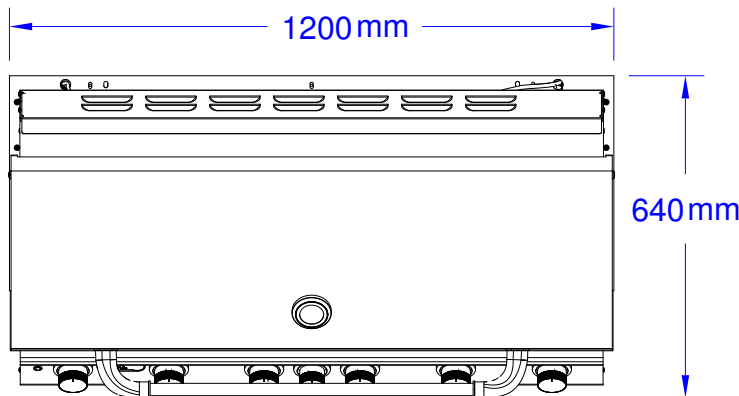

ITEMS:#62648CE LP, #62649CE NG
DIABLO GRILL

Isometric View

Top View

Front View

Side View

SPEC SHEET NOTES:

1. **CUTOUT DIMENSIONS 1170L X 538D X 238H**
2. SCALE: 1:15 (Printer page scaling none, do not use fit to printable area option)
3. REVISION: 10/2018