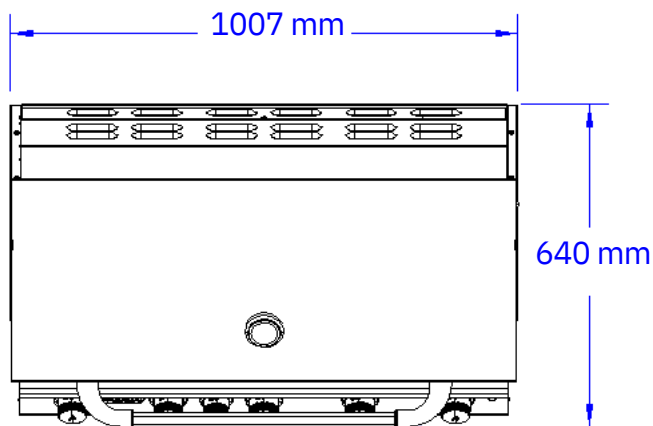

# Brahma 5 Burner Gas Grill

ITEMS#

NZ - 800120

USA - 57568CELP, #57569CENG

Top View

Isometric View

Front View

Side View

Cutout Specifications: 980L x 538D x 238H