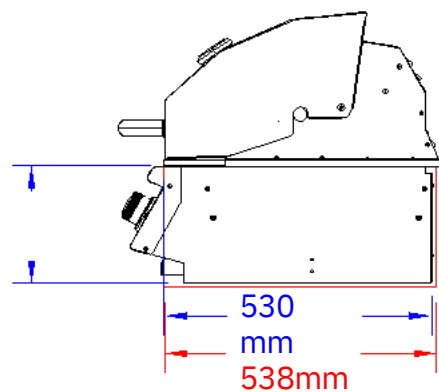

# Brahma 5 Burner Gas Grill

ITEMS#

NZ - 800120

USA - 57568CELP, #57569CENG

Top View

Isometric View

Front View

Side View

Cutout Specifications: 980L x 538D x 238H