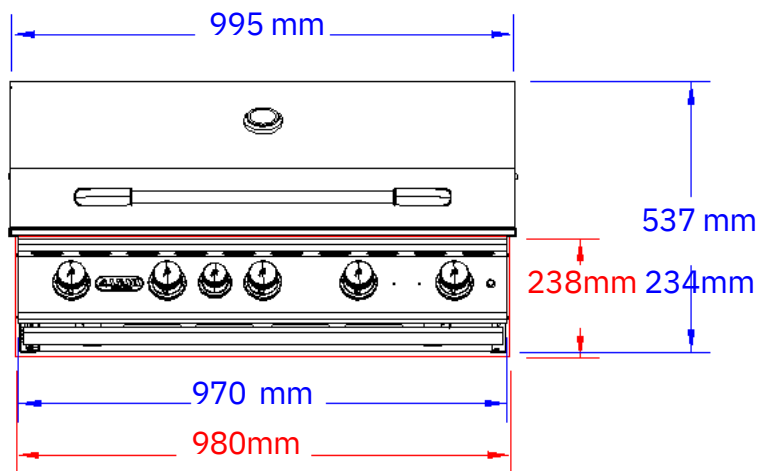

# Brahma 5 Burner Gas Grill

ITEMS#

NZ - 800120

USA - 57568CELP, #57569CENG

Top View

Isometric View

Front View

Side View

Cutout Specifications: 980L x 538D x 238H