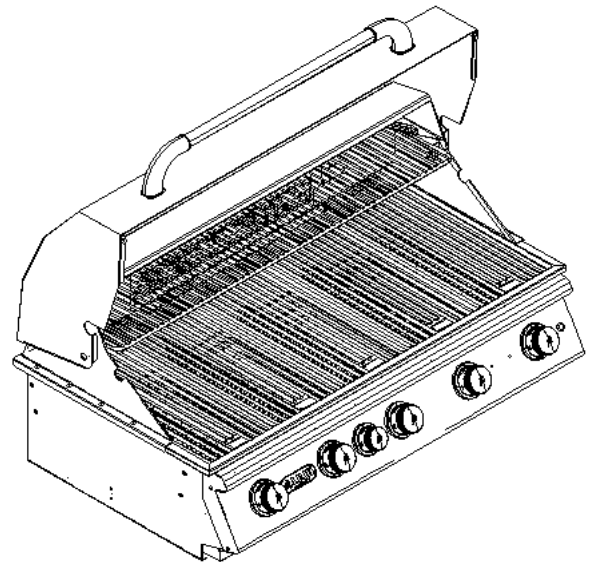

# Brahma 5 Burner Gas Grill

ITEMS#

NZ - 800120

USA - 57568CELP, #57569CENG

Top View

Isometric View

Front View

Side View

Cutout Specifications: 980L x 538D x 238H